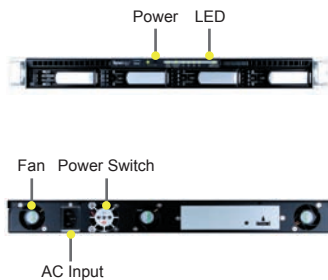

CONNECTIONS & BUTTONS